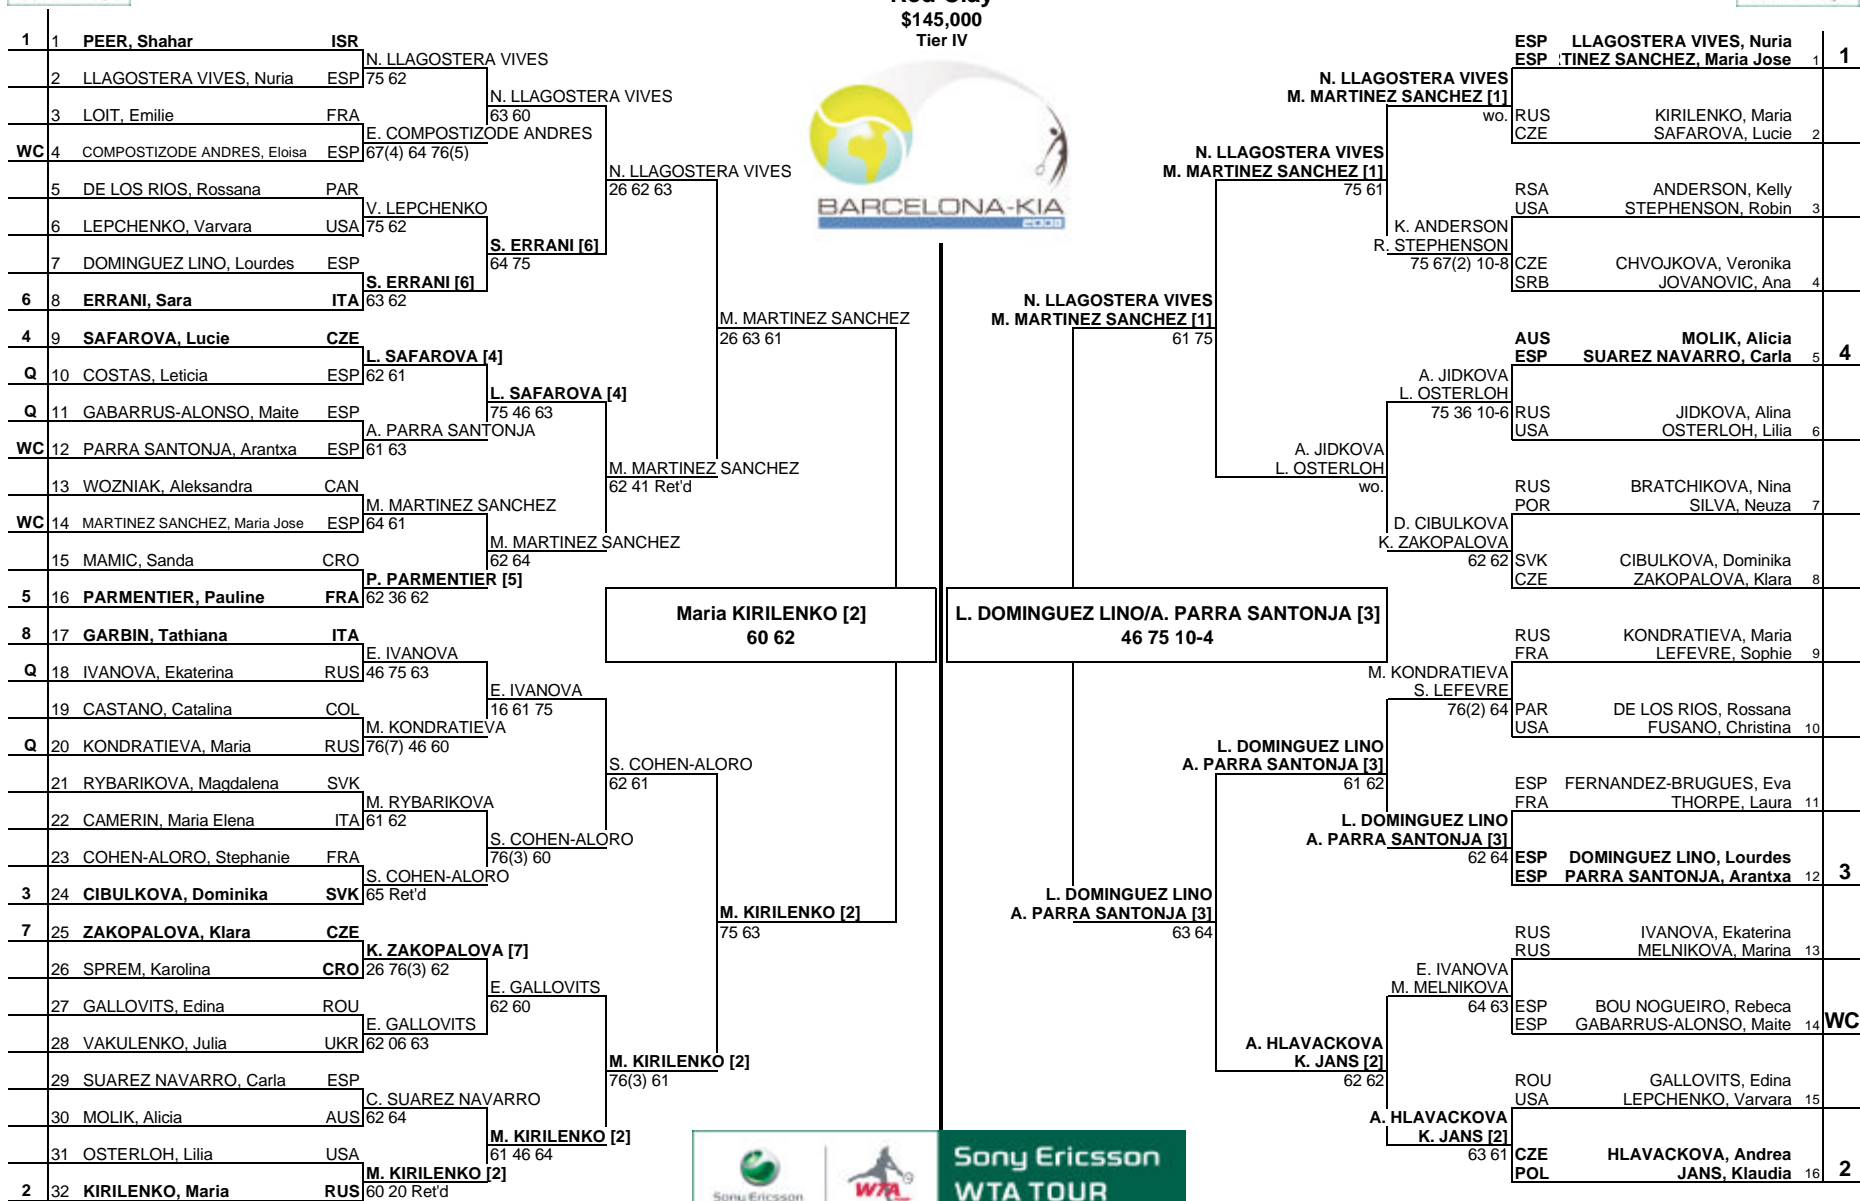

### MAIN DRAW SINGLES

## Barcelona KIA 2008

Barcelona, Spain 9 - 15 June, 2008  
Red Clay  
\$145,000  
Tier IV

### MAIN DRAW DOUBLES

Seeded Players	Rank	Prize Money	Pts.	Lucky Losers
1 PEER, Shahr	18	Winner \$22,900	115	
2 KIRILENKO, Maria	23	Finalist \$12,345	80	
3 CIBULKOVA, Dominika	31	Semi-Finalist \$6,650	50	
4 SAFAROVA, Lucie	41	Quarter-Finalist \$3,580	30	Retirements / W.O.
5 PARMENTIER, Pauline	47	2nd Round \$1,925	15	
6 ERRANI, Sara	53	1st Round \$1,035	1	
7 ZAKOPALOVA, Klara	55	Last Direct Acceptance		
8 GARBIN, Tathiana	56	Lepchenko - 149		